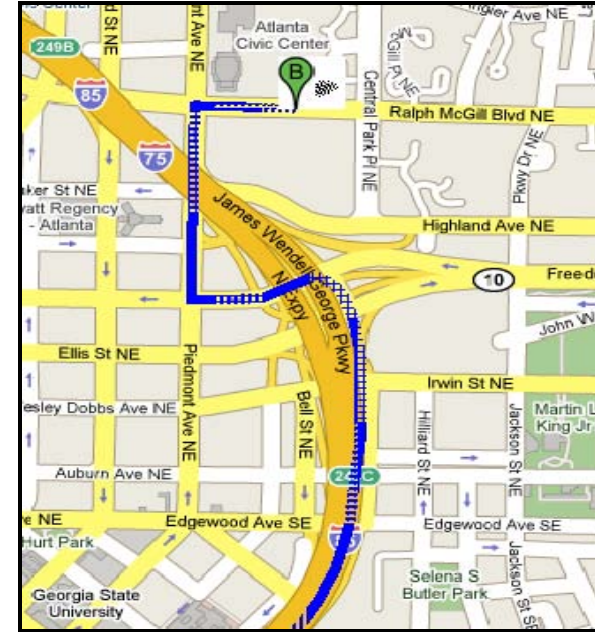

Georgia Power HQ - 241 Ralph McGill Blvd. - Atlanta, GA 30308

Directions: *If Driving South on I-75 / I-85*

- Take exit **249C Williams St**
- At first traffic light turn left onto **Ivan Allen Jr Blvd NW**
- Continue on Ivan Allen Blvd for approx ½ mile as it changes names to **Ralph McGill Blvd NE**

Directions: *If Driving North on I-75 / I-85*

- Take exit **248C** for Freedom Pkwy toward **GA-10 E/Andrew Young International Blvd/Carter Center** 0.2 mi.
- Keep **left** at the fork, follow signs for **World Congress Center/International Blvd** and merge onto **Fort St NE** 0.1 mi.
- Turn **left** at **Andrew Young International Blvd NE** 0.2 mi.
- Turn **right** at **Piedmont Ave NE** 0.3 mi.
- Turn **right** at **Ralph McGill Blvd** 0.1 mi

Additional Information:

- Once you enter the Georgia Power Property through either entrance off of Ralph McGill Blvd, proceed to one of the visitor lots where you may park. Please feel free to ask one of the Security Officers if you need assistance.
- After you have parked your vehicle, head toward the main entrance. The main entrance is located in front of the 3 story building just beyond the circular front drive.