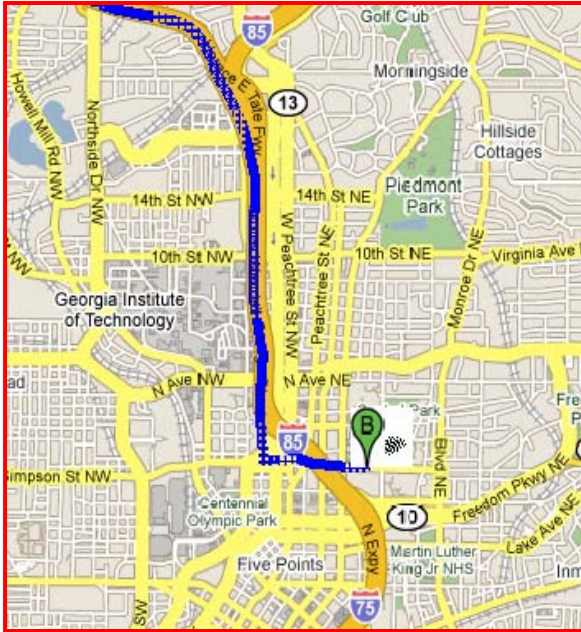

Georgia Power HQ - 241 Ralph McGill Blvd. - Atlanta, GA 30308

Directions: *If Driving South on I-75 / I-85*

- Take exit **249C Williams St**
- At first traffic light turn left onto **Ivan Allen Jr Blvd NW**
- Continue on Ivan Allen Blvd for approx ½ mile as it changes names to **Ralph McGill Blvd NE**

Directions: *If Driving North on I-75 / I-85*

- Take exit **248C** for Freedom Pkwy toward **GA-10 E/Andrew Young International Blvd/Carter Center** 0.2 mi.
- Keep **left** at the fork, follow signs for **World Congress Center/International Blvd** and merge onto **Fort St NE** 0.1 mi.
- Turn **left** at **Andrew Young International Blvd NE** 0.2 mi.
- Turn **right** at **Piedmont Ave NE** 0.3 mi.
- Turn **right** at **Ralph McGill Blvd** 0.1 mi

Additional Information:

- Once you enter the Georgia Power Property through either entrance off of Ralph McGill Blvd, proceed to one of the visitor lots where you may park. Please feel free to ask one of the Security Officers if you need assistance.
- After you have parked your vehicle, head toward the main entrance. The main entrance is located in front of the 3 story building just beyond the circular front drive.