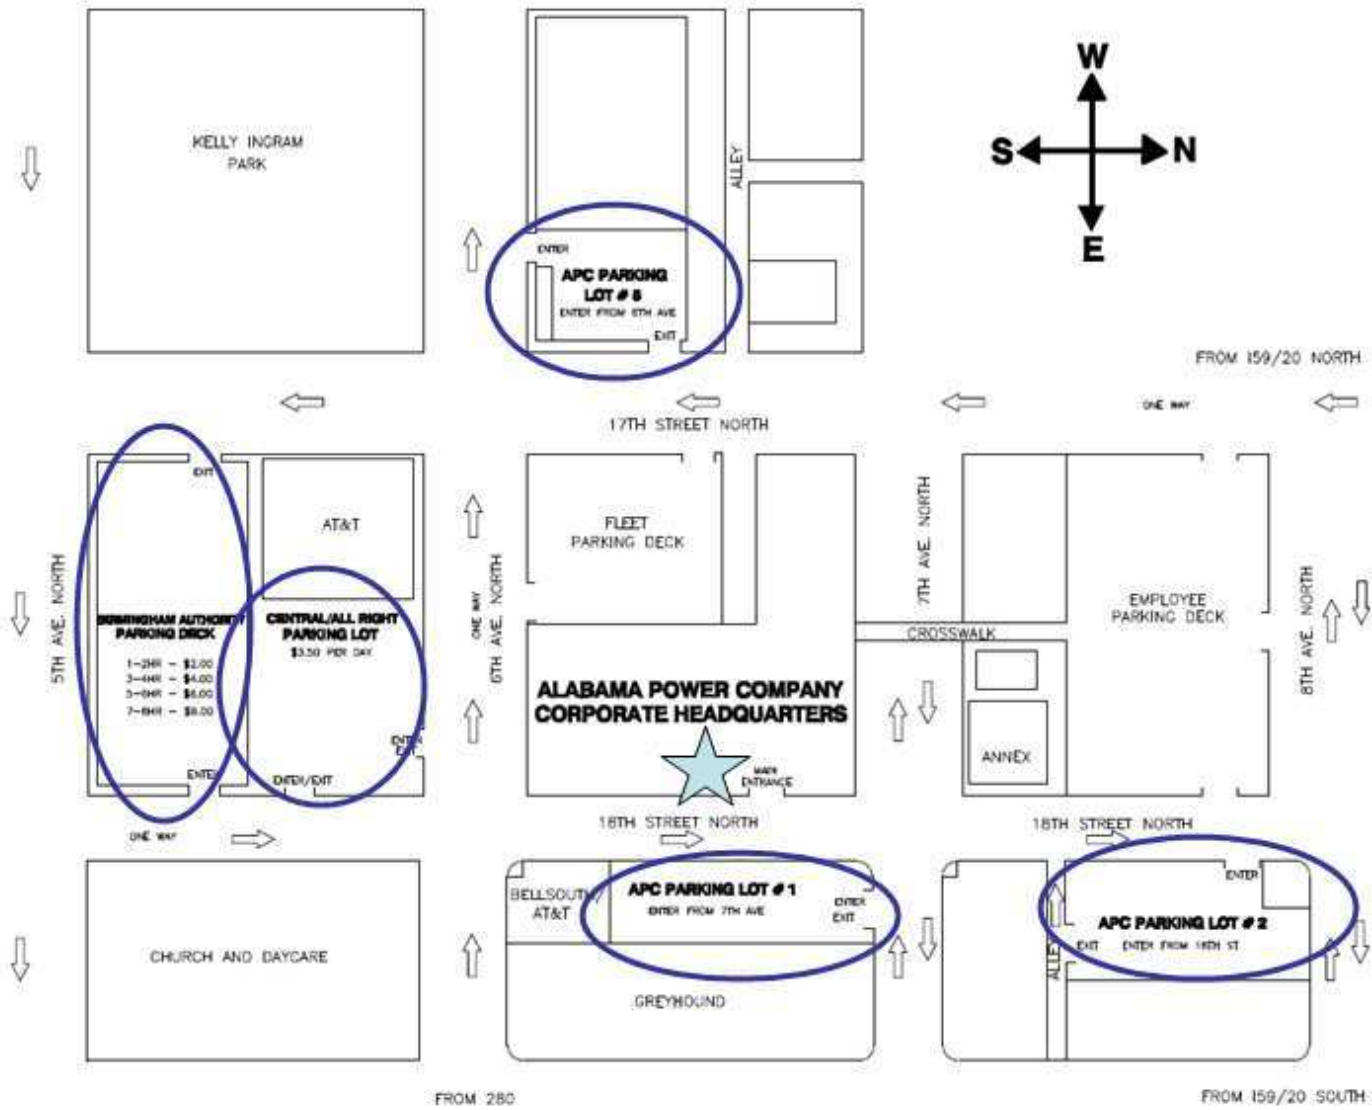

PARKING NEAR APC CORPORATE HEADQUARTERS