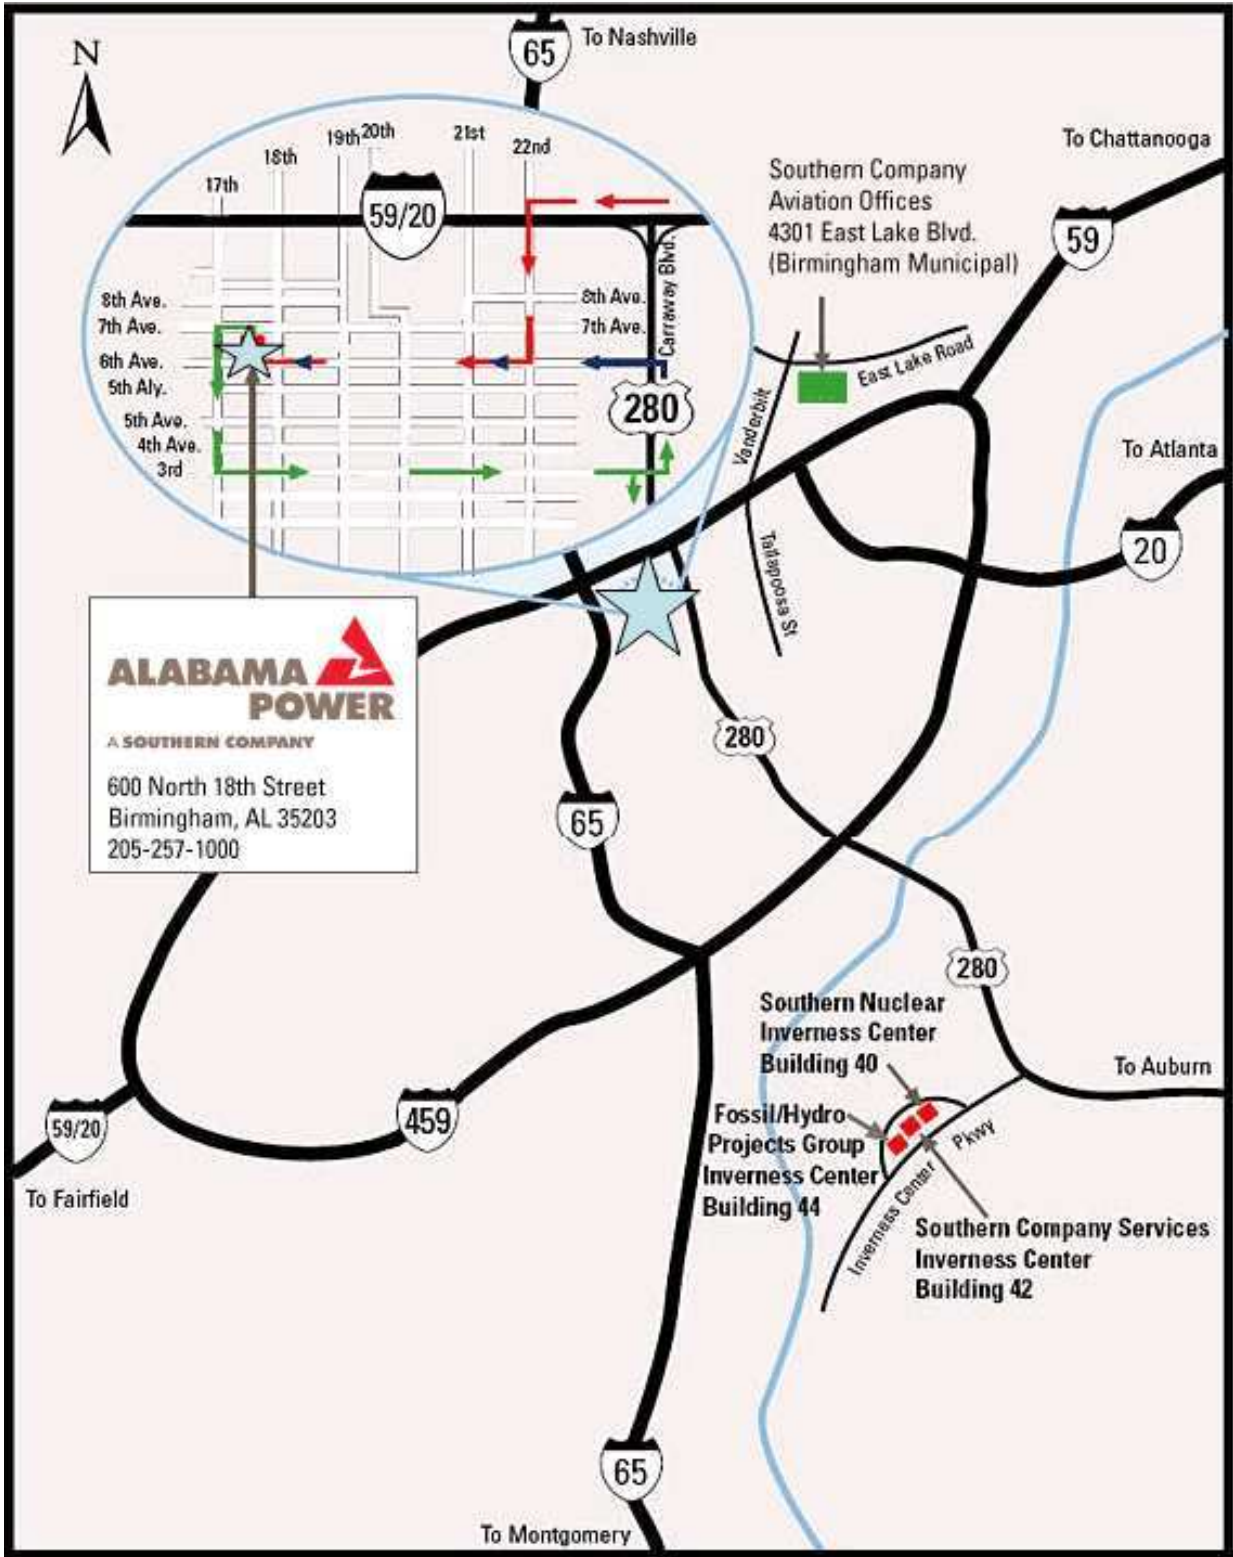

Directions:
Alabama Power Company Corporate Headquarters

Address:

600 18th St N
Birmingham, AL 35203

From Atlanta, GA:

- Take I-20 W to 22nd St, Exit 125 (Exit on the Left)
- Turn RIGHT onto 8th Ave N
- Turn LEFT onto 19th St N
- Turn RIGHT onto 6th Ave N
- Turn RIGHT onto 18th St N

From Montgomery, AL:

- Take I-65 N to I-20 E / I-59 N, Exit 261A (Exit on the Right)
- Take Exit 125A to 17th St N (First exit – on the Right)
- Stay straight to go onto 17th St N
- Turn LEFT onto 5th Ave N
- Turn LEFT onto 18th St N

From Jackson, MS:

- Take I-20 E / I-59 N to 17th St N, Exit 125A (First exit past I-65)
- Stay straight to go onto 17th St N
- Turn LEFT onto 5th Ave N
- Turn LEFT onto 18th St N

From Nashville, TN:

- Take I-65 S to I-20 E / I-59 N, Exit 261A (Exit on the Left)
- Take Exit 125A to 17th St N (First exit - on the Right)
- Stay straight to go onto 17th St N
- Turn LEFT onto 5th Ave N
- Turn LEFT onto 18th St N

Parking:

- APC visitors parking lot #1 (enter from 7th Avenue North)
- APC visitors parking lot #2 (enter from 18th Street North)
- APC visitors parking lot #5 (enter from 6th Avenue North)
- Central/All Right parking lot at the corner of 6th Avenue North and 18th Street North. Cost \$3.50 per day.
- Birmingham Parking Authority deck located at the corner of 5th Avenue North and 18th Street North. Cost \$8 per day. (Cost begins at \$2 for up to two hours.)